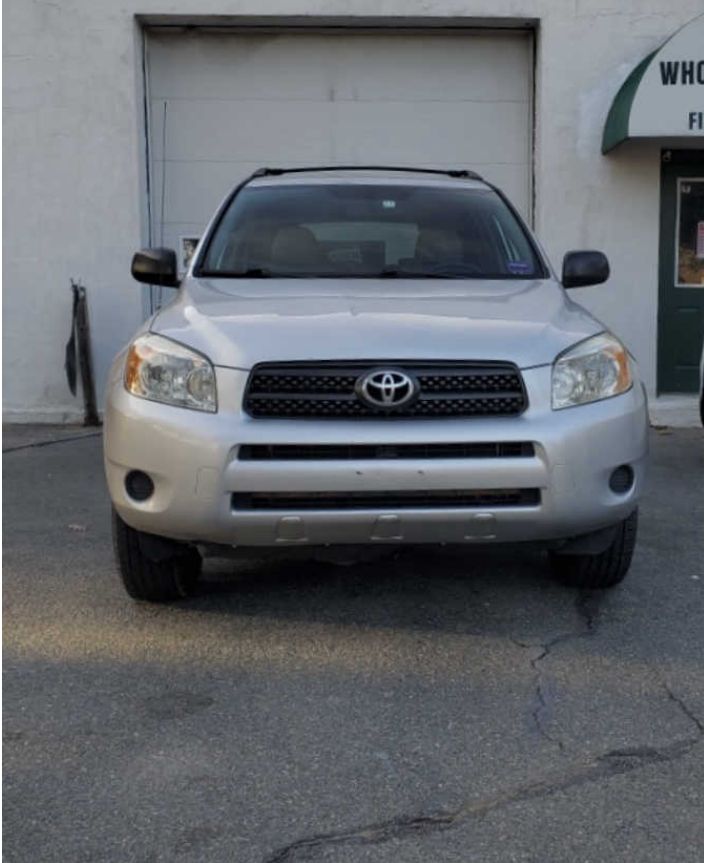

Call: **207-283-3798**

2008 TOYOTA RAV4 BASE I4 4WD

\$5,400

Biddeford, ME www.WholesaleAutoMaine.com 207-283-3798

216 GRANITE ST EXT
BIDDEFORD ME,04005

[Scan QR Code or Click Here](#)

VIN: JTMBD33V685135035

STK#: 135035

EXTERIOR COLOR: SILVER

DRIVETRAIN: 4WD

TRIM: BASE I4 4WD

CONDITION: USED

MPG HIGHWAY: 25

COLOR: SILVER

MILEAGE: 199840

INTERIOR COLOR: GRAY

TRANSMISSION: AUTOMATIC

ENGINE: 2.4L I4 DOHC 16V

MPG CITY: 20

DESCRIPTION/OPTIONS: Good all around shape. 4 new brake pads and Rotors. Like new tires. New rear coil spring. Non smoker. Runs great