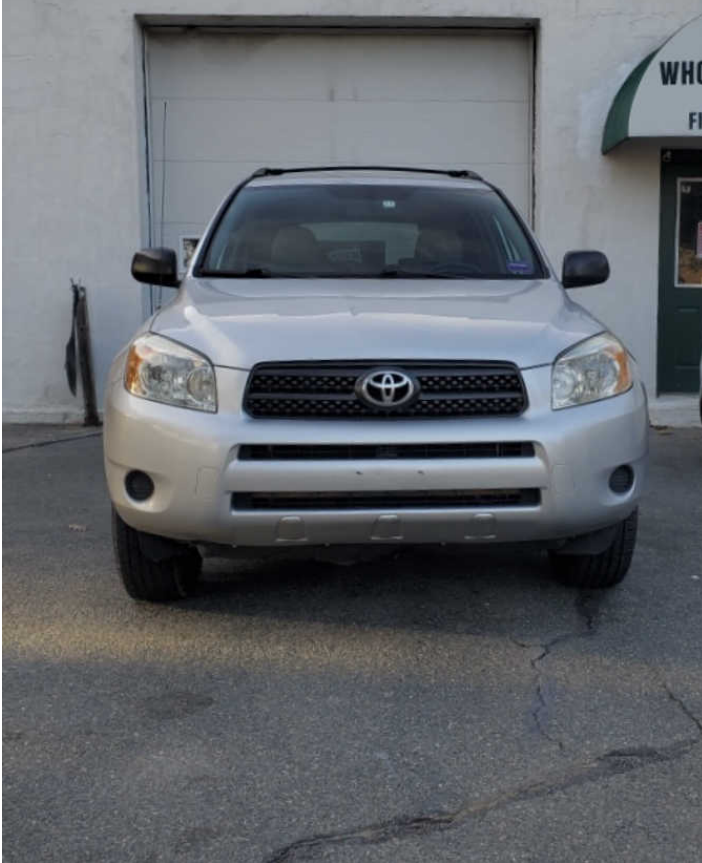

Call: **207-283-3798**

2008 TOYOTA RAV4 BASE I4 4WD

\$4,500

Biddeford, ME www.WholesaleAutoMaine.com 207-283-3798

216 GRANITE ST EXT
BIDDEFORD ME, 04005

[Scan QR Code or Click Here](#)

VIN: JTMBD33V685135035

STK#: 135035

EXTERIOR COLOR: SILVER

DRIVETRAIN: 4WD

TRIM: BASE I4 4WD

CONDITION: USED

MPG HIGHWAY: 25

COLOR: SILVER

MILEAGE: 199840

INTERIOR COLOR: GRAY

TRANSMISSION: AUTOMATIC

ENGINE: 2.4L I4 DOHC 16V

MPG CITY: 20

DESCRIPTION/OPTIONS: Good all around shape. 4 new brake pads and Rotors. Like new tires. New rear coil spring. Non smoker. Runs great